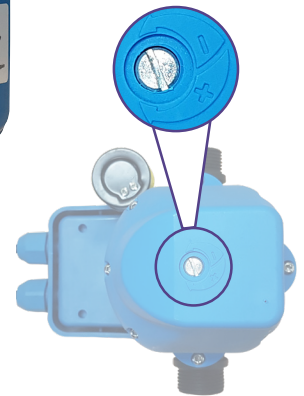

RPC15-IT

RPC22HF

RHMPC15
RPC15ADS-IT
Adjustable cut-in pressure

APPLICATIONS

- Constant home pressure supply
- Automatic operation of pressure pumps
- Hydromatic & MasControl are ideal for high starting pressures
- Irrigation systems
- Rain to mains systems - RPC15ADS-IT type

FEATURES & BENEFITS

- Pressure gauge on the Hydromatic for easy leak detection and system monitoring
- Easy to use adjustable starting pressure screw - 1.5 to 3.5 bar on RHMPC15 & RPC15ADS-IT
- Separate pressure / electronic chambers - prevents condensation forming in the electronics
- Advanced run dry protection for best pump motor protection
- Power-Pump-Failure Indicator Lights
- RPC15ADS-IT versions have auto-restart function after a run-dry event
- RPC22HF version is a genuine MasControl made in Italy (supplied with no plugs)
- 3m power supply cable on Aquamatic & Hydromatic
- 2 year warranty
- RHMPC15 & RPC15ADS-IT tested to AS4020 for potable water
- IP65 rated

CODE	MODEL	DESCRIPTION	FUNCTION	CONNECTION	CUT-IN PRESSURE SETTING	MAXIMUM			CONNECTION BSP	
						PRES. BAR	POWER 240V AMPS KW	FLUID TEMP.		
19085	RPC15-IT	REEFE® Aquamatic Pressure Controller	Standard	3 pin Socket	Fixed 150kPa	8	8	1.1	60°C	25mm
3701	RHMPC15-QP	REEFE® Italian Hydromatic Pressure Controller	Standard	Quick Plug	150 to 350kPa	20 bar	8	1.5	60°C	25mm
4463	RHMPC15-3S	REEFE® Italian Hydromatic Pressure Controller	Standard	3 pin Socket						
13335	RPC15ADS-IT-QP	REEFE® Italian Hydromatic Pressure Controller	Auto Restart	Quick Plug						
12871	RPC15ADS-IT-3S	REEFE® Italian Hydromatic Pressure Controller	Auto Restart	3 pin Socket						
8737	RPC22HF	MasControl Italian Pressure Controller - High Flow Capacity	Standard	No Cables	Fixed 220kPa	10	16	2.2	60°C	32mm