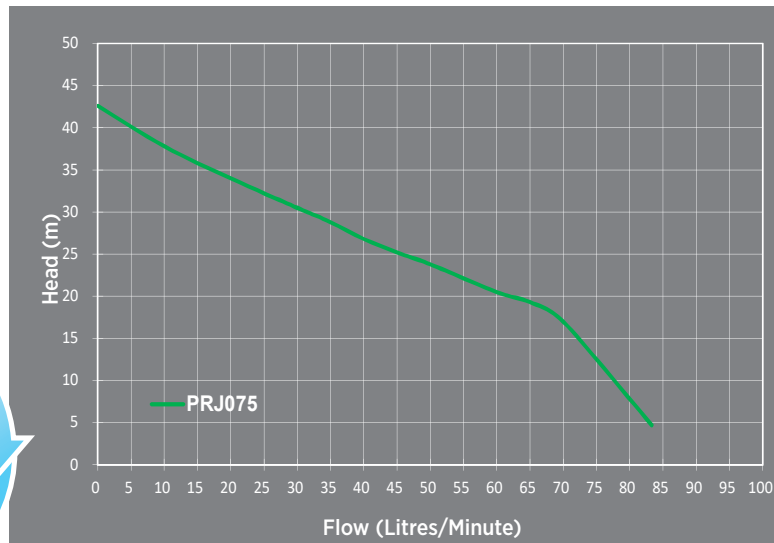

RM3000 PREMIUM RAIN MAINS SYSTEM WITH COVER

RM SYSTEMS

RM3000 Rainpro® is the 5125 PRJ075 with RM1500 pump system with the added advantage of a pump cover. No cables, no float, no solenoid, no electronic controls. Kit is supplied, complete with cover and flexible hoses. The RM3000 stops the flow of mains supply while rain water is being pumped to help conserve our precious resource. This system is only suited to flooded suction and is suitable for whole house supply (more than 1 bathroom). Pump covers available in a variety of colours to match most standard tank colours.

- Pressure Pump PRJ075 - 76L/min, 42m hd
- Pressure Controller - Auto Restart
- Rain to Mains Valveset
- Pump Cover
- Poly elbows, y-strainer, reducing nipples and flexibles hoses (supplied loose with pump)
- Other pump sizes available

*Check specifications required.

| COLOUR | ORDER CODE | PUMP COVER SIZE (L X W X H) | COLOUR | ORDER CODE |
|----------------|------------|---|-------------------|------------|
| Merino | 5019 | 640mm x 340mm x 600mm | Dune / Birch Grey | 5880 |
| Heritage Red | 5026 | | Rivergum | 5057 |
| Woodland Grey | 5033 | | Smooth Cream | 5163 |
| Jasper | 5330 | These codes are for the system that includes the PRJ075 Pressure Pump | Surf Mist | 5347 |
| Mist Green | 5040 | | Wheat | 10518 |
| Heritage Green | 5376 | Cover colours are available to suit most tank colours on the market | Beige | 10549 |
| Windspray | 5866 | | Charcoal | 10532 |