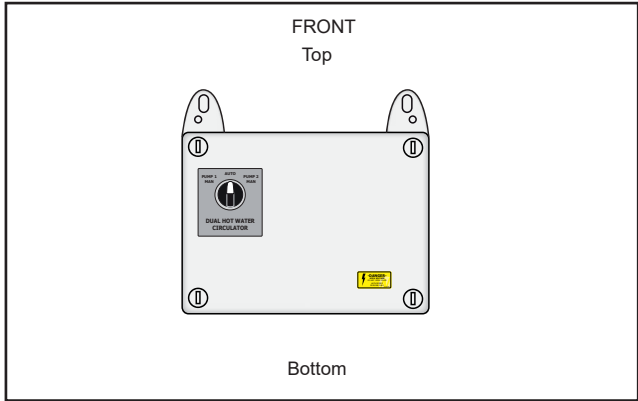

PUMP CONTROL OWNER'S OPERATION MANUAL

Econo Recirculating Controller Installation
and Operating Instructions

MODEL: RAM-30002-TC

INSTALLATION

MOUNTING

1. Controller enclosure must be mounted in a vertical position.
2. Ensure mounting method does not compromise enclosure weather proof rating.
3. Ensure cables/conduits entering the panel have mechanical protection and that the penetrations are sealed and do not compromise the weather proof rating of the enclosure.

CONNECTION

SETTING UP MATELEC TIME CLOCK

COM- 30314

1. To start switch, press Reset key
2. To adjust the present time, please press  key, then press D+, H+, M+ to adjust the Days, Hours and Minutes.
3. Programming steps as follows: