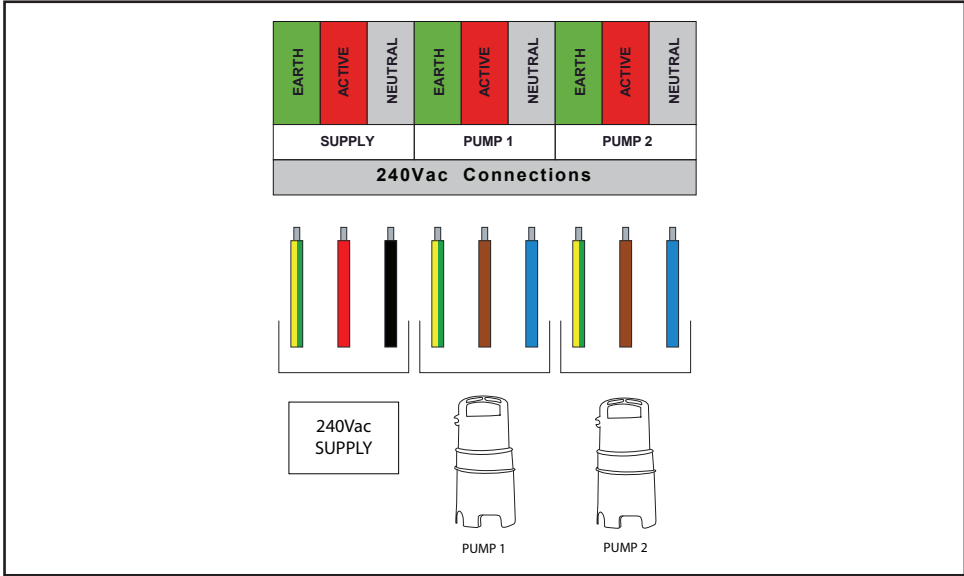

PUMP CONTROL OWNER'S OPERATION MANUAL

Econo Recirculating Controller Installation
and Operating Instructions

MODEL: RAM-30002-TC

INSTALLATION

MOUNTING

1. Controller enclosure must be mounted in a vertical position.
2. Ensure mounting method does not compromise enclosure weather proof rating.
3. Ensure cables/conduits entering the panel have mechanical protection and that the penetrations are sealed and do not compromise the weather proof rating of the enclosure.

CONNECTION

SETTING UP MATELEC TIME CLOCK

COM- 30314

1. To start switch, press Reset key
2. To adjust the present time, please press  key, then press D+, H+, M+ to adjust the Days, Hours and Minutes.
3. Programming steps as follows:

OPERATION

- Weatherproof Poly Enclosure
- Pump - 240Vac 6Amp (MAX)
- Auto/Manual Selection
- Mounting Brackets Included

CIRCUIT DIAGRAM