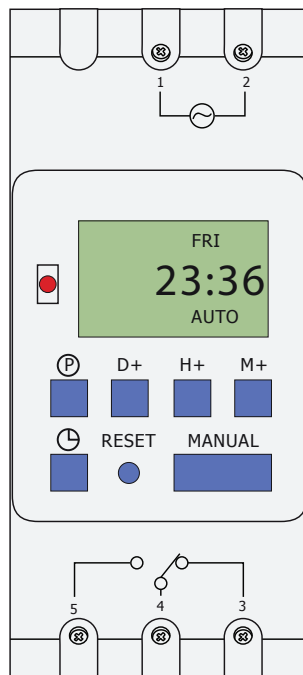

PUMP CONTROL OWNER'S OPERATION MANUAL

Econo Recirculating Controller Installation
and Operating Instructions

MODEL: RAM-30002-TC

INSTALLATION

MOUNTING

1. Controller enclosure must be mounted in a vertical position.
2. Ensure mounting method does not compromise enclosure weather proof rating.
3. Ensure cables/conduits entering the panel have mechanical protection and that the penetrations are sealed and do not compromise the weather proof rating of the enclosure.

CONNECTION

SETTING UP MATELEC TIME CLOCK

COM- 30314

1. To start switch, press Reset key
2. To adjust the present time, please press  key, then press D+, H+, M+ to adjust the Days, Hours and Minutes.
3. Programming steps as follows: