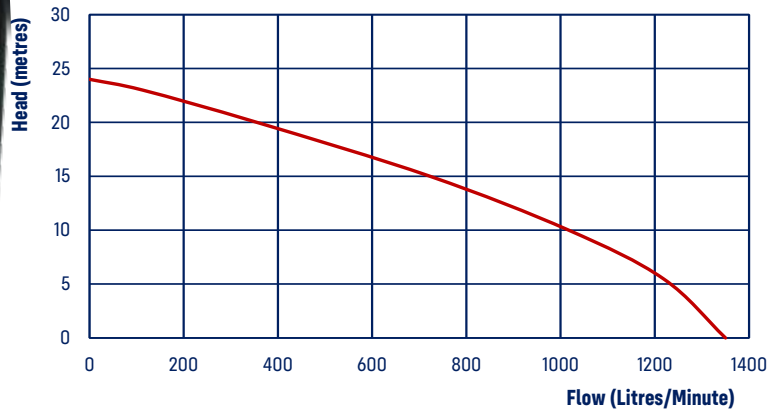

TRANSFER PUMP 4" DIESEL

RDY & RDK SERIES

These Premium grade Yanmar and Kohler powered pumps are covered by a two year guarantee and are manufactured with the best quality materials. Designed to transfer high volumes of water at low head. Available as recoil or electric start and with or without roll frame.

APPLICATIONS

- Water transfer
- Drainage
- Stock watering
- Water trucks
- Fresh water only (clean or dirty)

FEATURES & BENEFITS

- Genuine Yanmar or Kohler diesel engines
- 2 year warranty on motor and pump
- 4" BSP fittings
- Available with or without roll frame
- Available in electric or recoil start
- Wiring harness available as an option for electric start models

NOTE: battery and leads not included with Electric Start option

CONSTRUCTION

- Cast iron impeller and volute
- Alloy pump body
- 1" keyway shaft

CODE	PUMP MODEL	ENGINE	START	ROLL FRAME	FUEL TANK	SUCTION SIZE	DISCHARGE SIZE	MAX HEAD (M)	MAX FLOW RATE (L/MIN)	PUMP BODY	HORSE POWER CLASS
8188	RDY704	Yanmar L70	Recoil	-	3.3L	4"	4"	24	1350	Alloy	6.7
6511	RDY704-RF	Yanmar L70	Recoil	Yes	3.3L	4"	4"	24	1350	Alloy	6.7
8195	RDY1004	Yanmar L100	Recoil	-	5.4L	4"	4"	24	1350	Alloy	10
6528	RDY1004-RF	Yanmar L100	Recoil	Yes	5.4L	4"	4"	24	1350	Alloy	10
8294	RDY704E	Yanmar L70	Electric	-	3.3L	4"	4"	24	1350	Alloy	6.7
6580	RDY704E-RF	Yanmar L70	Electric	Yes	3.3L	4"	4"	24	1350	Alloy	6.7
8300	RDY1004E	Yanmar L100	Electric	-	5.4L	4"	4"	24	1350	Alloy	10
6597	RDY1004E-RF	Yanmar L100	Electric	Yes	5.4L	4"	4"	24	1350	Alloy	10
8263	RDK3504E	Kohler KD350	Electric	-	4.3L	4"	4"	24	1350	Alloy	6.7
6542	RDK3504E-RF	Kohler KD350	Electric	Yes	4.3L	4"	4"	24	1350	Alloy	6.7
8270	RDK4404E	Kohler KD440	Electric	-	5L	4"	4"	24	1350	Alloy	10.3
6566	RDK4404E-RF	Kohler KD440	Electric	Yes	5L	4"	4"	24	1350	Alloy	10.3