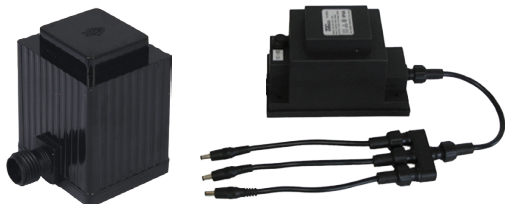

TRANSFORMERS

CODE	DESCRIPTION
2009616	PondMAX 12V Outdoor Transformer 20VA
2009623	PondMAX 12V Outdoor Transformer 30VA
22351	PondMAX 12V Outdoor Transformer 96VA
6011425	PondMAX 12V Outdoor Transformer 150VA

FOUNTAIN RING LIGHT

Includes 12 Volt plug-pack transformer, 10m cable, and uses only 2.4 Watts of power. Fits 16 to 19mm tubing. Ideal for use in water features and ponds - suitable for use in and out of the water.

CODE	DESCRIPTION
20292	White Fountain Ring LED - 12 LED

MIST DIFFUSERS

Add drama and mood to your pond or water feature with these high quality mist diffusers! These mist diffusers use ultra-sonic vibrations to produce mist on the surface of your pond or water feature. No chemicals or fumes whatsoever - just water required.

CODE	DESCRIPTION
20402	Mist Diffuser with Colour Controllable LED lights with Transformer 24 Volt
20422	Spare Membrane and Key 20mm