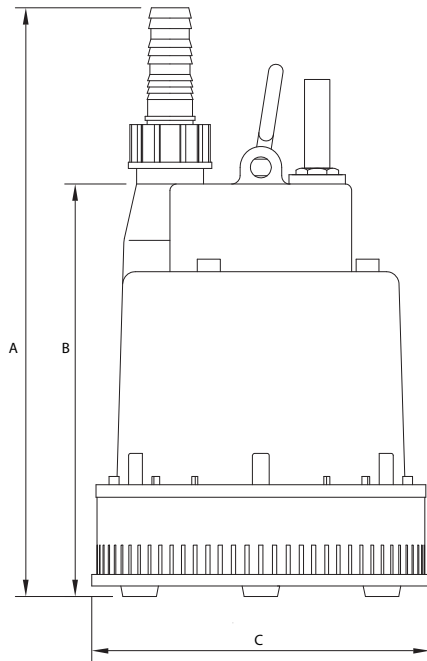

### TECHNICAL DATA

**MODEL: RSE24V**  
**CODE: 21026**

**MAX HEAD 8M**  
**MAX FLOW 80L/MIN**  
**MOTOR POWER 220W**  
**SOLIDS HANDLING 2MM**

# CHARACTERISTIC CURVE & PERFORMANCE DATA

SOLAR SUMP PUMP RSE24V

TYPE	Power	Input Current	L/MIN										
			0	10	20	30	40	50	60	70	80		
Single Phase	W	24V	<b>HEAD (M)</b>										
RSE24V	220	8.5A	8	7	6	5.2	4.2	3.5	2.5	1.2	0		

# DIMENSIONS & WEIGHT

## SHAFT DIMENSIONS

SHAFT DIMENSIONS (MM)							
I	J	K	L	M	N	O	P Ø
8	37.7	0.5	6.6	0.9	8.3	10.2	7.6

SOLAR SUMP PUMP RSE24V