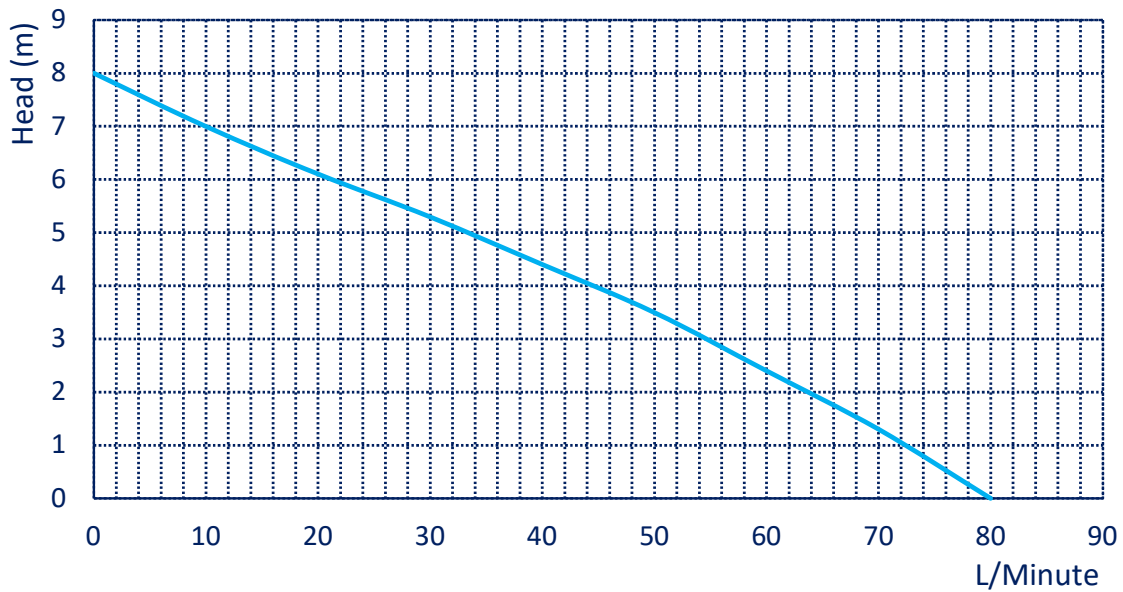

### TECHNICAL DATA

**MODEL: RSE24V**  
**CODE: 21026**

**MAX HEAD 8M**  
**MAX FLOW 80L/MIN**  
**MOTOR POWER 220W**  
**SOLIDS HANDLING 2MM**

# CHARACTERISTIC CURVE & PERFORMANCE DATA

SOLAR SUMP PUMP RSE24V

TYPE	Power	Input Current	L/MIN										
			0	10	20	30	40	50	60	70	80		
Single Phase	W	24V	<b>HEAD (M)</b>										
RSE24V	220	8.5A	8	7	6	5.2	4.2	3.5	2.5	1.2	0		

# DIMENSIONS & WEIGHT

## SHAFT DIMENSIONS

SHAFT DIMENSIONS (MM)							
I	J	K	L	M	N	O	P Ø
8	37.7	0.5	6.6	0.9	8.3	10.2	7.6

SOLAR SUMP PUMP RSE24V