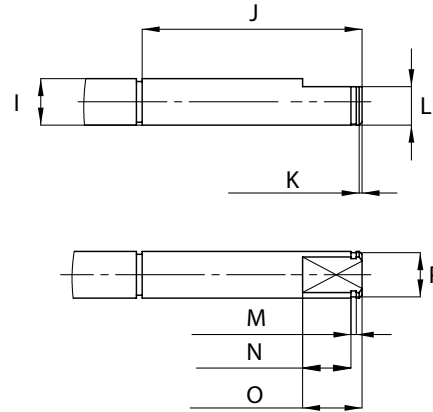

### TECHNICAL DATA

**MODEL: RSE24V**  
**CODE: 21026**

**MAX HEAD 8M**  
**MAX FLOW 80L/MIN**  
**MOTOR POWER 220W**  
**SOLIDS HANDLING 2MM**

# CHARACTERISTIC CURVE & PERFORMANCE DATA

SOLAR SUMP PUMP RSE24V

TYPE	Power	Input Current	L/MIN										
			0	10	20	30	40	50	60	70	80		
Single Phase	W	24V	<b>HEAD (M)</b>										
RSE24V	220	8.5A	8	7	6	5.2	4.2	3.5	2.5	1.2	0		

# DIMENSIONS & WEIGHT

## SHAFT DIMENSIONS

SHAFT DIMENSIONS (MM)							
I	J	K	L	M	N	O	P Ø
8	37.7	0.5	6.6	0.9	8.3	10.2	7.6

SOLAR SUMP PUMP RSE24V