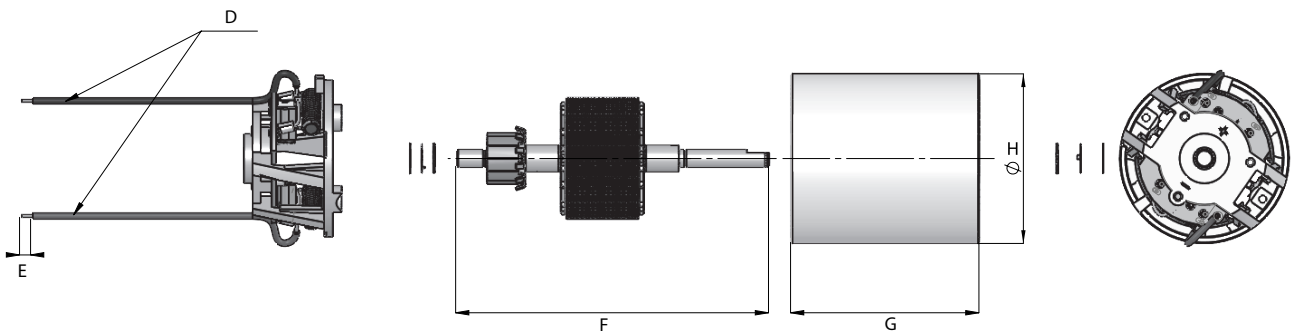

MOTOR DIMENSIONS

MODEL	DIMENSIONS (MM)							PACKING (MM)			WEIGHT (KG)	
	A	B	C	D	E	F	G	H Ø	L	W		H
RSE24V	282	198	164	250	5	142	85.5	77	250	200	300	3.6