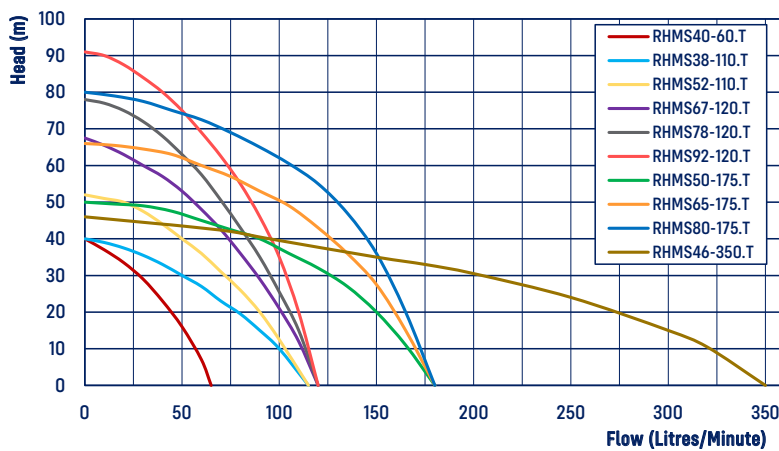

### FEATURES & BENEFITS

- Quiet operation for minimal disturbance in application
- Lower power consumption for greater efficiency
- Max Water Temperature 35°C
- Supplied with 1.5m cable with Quick Plug for ease of installation

CODE	MODEL	POWER 240V			RATED		MAXIMUM		NO. OF TAPS	CABLE LENGTH (M)	INLET		OUTLET		WEIGHT (KG)	SIZE L X W X H (MM)
		AMPS	P1 (kW)	P2 (kW)	FLOW (L/MIN)	HEAD (M)	FLOW (L/MIN)	HEAD (M)			MM	IN	MM	IN		
24010	RHMS40-60.T	3.5	0.79	0.6	25	30	60	40	2-4	1.5	25	1"	25	1"	6	357x126x160
24027	RHMS38-110.T	3.6	0.83	0.75	48	30	110	38	4-6	1.5	25	1"	25	1"	9.3	353x155x179
24034	RHMS52-110.T	5.4	1.24	0.8	48	40	110	52	5-8	1.5	25	1"	25	1"	9.8	372x155x179
24041	RHMS67-120.T	7.2	1.66	1.2	48	53	120	67	6-10	1.5	25	1"	25	1"	10.5	392x155x179
24942	RHMS78-120.T	7.8	1.79	1.2	48	62	120	78	6-10	1.5	25	1"	25	1"	11.2	410x155x179
24980	RHMS92-120.T	8.6	1.98	1.5	48	75	120	92	6-10	1.5	25	1"	25	1"	12.6	430x155x179
24058	RHMS50-175.T	8.9	2.05	1.1	88	40	180	50	8-14	1.5	32	1 1/4"	32	1 1/4"	12.7	436x191x212
24355	RHMS65-175.T	11.8	2.58	1.5	88	54	180	65	8-14	1.5	32	1 1/4"	32	1 1/4"	14.4	460x191x212
25024	RHMS80-175.T	12.4	2.76	2.2	88	66	180	80	8-14	1.5	32	1 1/4"	32	1 1/4"	15.5	485x191x212
24362	RHMS46-350.T	12	2.76	2.2	175	33	350	46	15-20	1.5	50	2"	40	1 1/2"	16.5	500x193x212