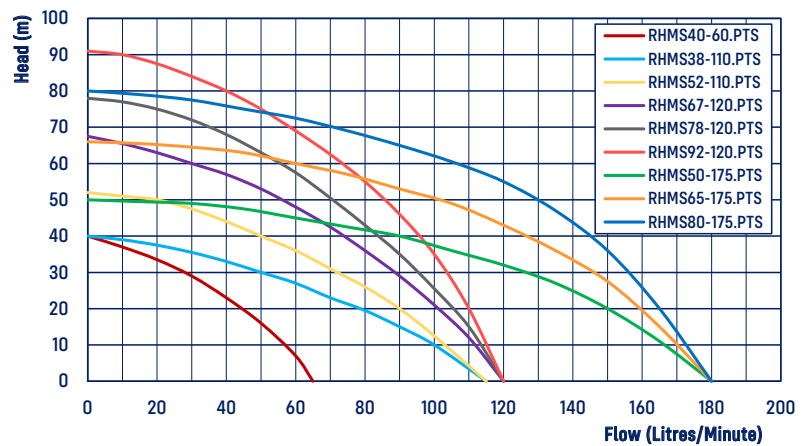

CODE	MODEL	POWER 240V			RATED		MAXIMUM		NO.OF TAPS	CABLE LENGTH (M)	INLET OUTLET		WEIGHT (KG)	SIZE L X W X H (MM)
		AMPS	P1 (kW)	P2 (kW)	FLOW (L/MIN)	HEAD (M)	FLOW (L/MIN)	HEAD (M)			MM	IN		
24065	RHMS40-60.PTS	3.5	0.79	0.6	25	30	60	40	2-4	1.5	25	1"	9.15	357x280x590
24072	RHMS38-110.PTS	3.6	0.83	0.75	48	30	110	38	4-6	1.5	25	1"	12.45	353x280x609
24089	RHMS52-110.PTS	5.4	1.24	0.8	48	40	110	52	5-8	1.5	25	1"	12.95	372x280x609
24096	RHMS67-120.PTS	7.2	1.66	1.2	48	53	120	67	6-10	1.5	25	1"	13.65	392x280x609
24959	RHMS78-120.PTS	7.8	1.79	1.2	48	62	120	78	6-10	1.5	25	1"	14.35	410x280x609
24997	RHMS92-120.PTS	8.6	1.98	1.5	48	75	120	92	6-10	1.5	25	1"	15.75	430x280x609
24102	RHMS50-175.PTS	8.9	2.05	1.1	88	40	180	50	8-14	1.5	32	1 1/4"	16.05	436x280x642
24614	RHMS65-175.PTS	11.8	2.58	1.5	88	54	180	65	8-14	1.5	32	1 1/4"	17.75	460x280x642
25031	RHMS80-175.PTS	12.4	2.76	2.2	88	66	180	80	8-14	1.5	32	1 1/4"	18.85	485x280x642