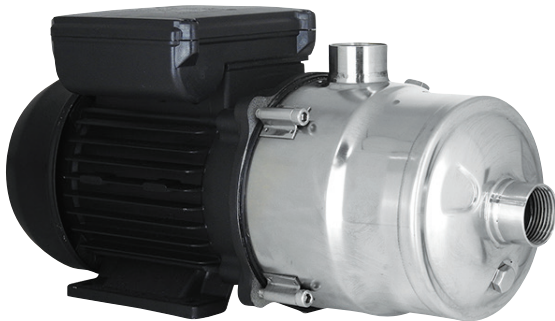

MULTISTAGE PRESSURE PUMP ONLY

RHMS SERIES

REEFE Multistage Pressure pumps are designed for reliable performance at high demands in domestic and commercial applications. A heavy duty, lightweight construction, yet installer friendly design guarantees easy installation. Quiet running and efficient pump for trouble free operation over an extended service life.

APPLICATIONS

- Amenities blocks, hotels, restaurants
- Whole house supply, apartment blocks
- Irrigation supply
- Stock watering systems

FEATURES & BENEFITS

- Quiet operation for minimal disturbance in application
- Lower power consumption for greater efficiency
- Max Water Temperature 35°C
- Supplied with 1.5m cable with Quick Plug for ease of installation

CONSTRUCTION

- Heavy duty 304 stainless steel housing
- In-built thermal overload protection on motor
- Brass barrel union
- Noryl/fibreglass diffusers
- Stainless steel impellers
- Ingress Protection IP44
- Insulation Class F