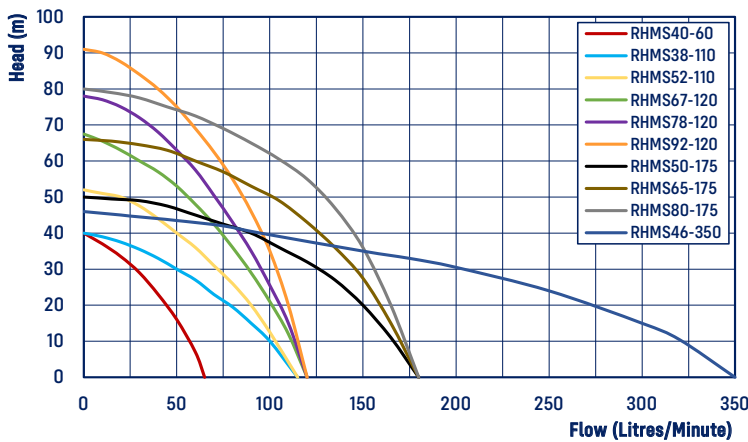

APPLICATIONS

- Amenities blocks, hotels, restaurants
- Whole house supply, apartment blocks
- Irrigation supply
- Stock watering systems

FEATURES & BENEFITS

- Assembled with EPS European digital pressure switch with run-dry protection
- Quiet operation for minimal disturbance in application
- Lower power consumption for greater efficiency
- Max Water Temperature 35°C
- Fitted with digital pressure switch for easy installation and adjustment.

CODE	MODEL	POWER 240V			RATED		MAXIMUM		NO.OF TAPS	CABLE LENGTH (M)	INLET OUTLET		WEIGHT (KG)	SIZE L X W X H (MM)
		AMPS	P1 (kW)	P2 (kW)	FLOW (L/MIN)	HEAD (M)	FLOW (L/MIN)	HEAD (M)			MM	IN		
24065	RHMS40-60.PTS	3.5	0.79	0.6	25	30	60	40	2-4	1.5	25	1"	9.15	357x280x590
24072	RHMS38-110.PTS	3.6	0.83	0.75	48	30	110	38	4-6	1.5	25	1"	12.45	353x280x609
24089	RHMS52-110.PTS	5.4	1.24	0.8	48	40	110	52	5-8	1.5	25	1"	12.95	372x280x609
24096	RHMS67-120.PTS	7.2	1.66	1.2	48	53	120	67	6-10	1.5	25	1"	13.65	392x280x609
24959	RHMS78-120.PTS	7.8	1.79	1.2	48	62	120	78	6-10	1.5	25	1"	14.35	410x280x609
24997	RHMS92-120.PTS	8.6	1.98	1.5	48	75	120	92	6-10	1.5	25	1"	15.75	430x280x609
24102	RHMS50-175.PTS	8.9	2.05	1.1	88	40	180	50	8-14	1.5	32	1 1/4"	16.05	436x280x642
24614	RHMS65-175.PTS	11.8	2.58	1.5	88	54	180	65	8-14	1.5	32	1 1/4"	17.75	460x280x642
25031	RHMS80-175.PTS	12.4	2.76	2.2	88	66	180	80	8-14	1.5	32	1 1/4"	18.85	485x280x642
24591	RHMS46-350.PTS	12	2.76	2.2	175	33	350	46	15-20	1.5	50	2"	19.5	500x283x642