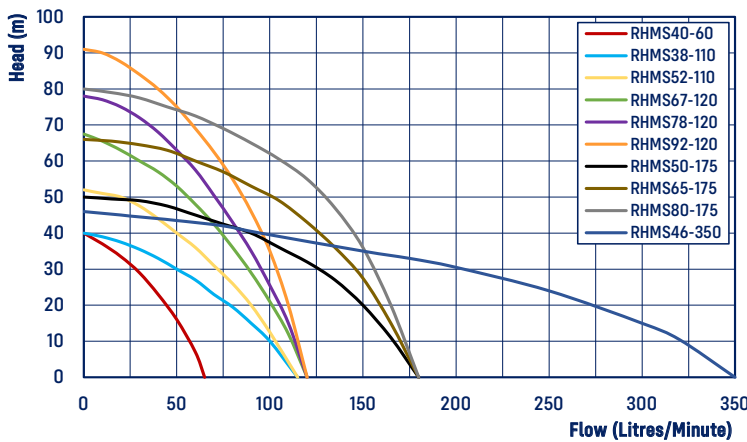

APPLICATIONS

- Amenities blocks, hotels, restaurants
- Whole house supply, apartment blocks
- Irrigation supply
- Stock watering systems

FEATURES & BENEFITS

- Assembled with EPS European digital pressure switch with run-dry protection
- Quiet operation for minimal disturbance in application
- Lower power consumption for greater efficiency
- Max Water Temperature 35°C
- Fitted with digital pressure switch for easy installation and adjustment.

CODE	MODEL	POWER 240V			RATED		MAXIMUM		NO.OF TAPS	CABLE LENGTH (M)	INLET OUTLET		WEIGHT (KG)	SIZE L X W X H (MM)
		AMPS	P1 (kW)	P2 (kW)	FLOW (L/MIN)	HEAD (M)	FLOW (L/MIN)	HEAD (M)			MM	IN		
24065	RHMS40-60.PTS	3.5	0.79	0.6	25	30	60	40	2-4	1.5	25	1"	9.15	357x280x590
24072	RHMS38-110.PTS	3.6	0.83	0.75	48	30	110	38	4-6	1.5	25	1"	12.45	353x280x609
24089	RHMS52-110.PTS	5.4	1.24	0.8	48	40	110	52	5-8	1.5	25	1"	12.95	372x280x609
24096	RHMS67-120.PTS	7.2	1.66	1.2	48	53	120	67	6-10	1.5	25	1"	13.65	392x280x609
24959	RHMS78-120.PTS	7.8	1.79	1.2	48	62	120	78	6-10	1.5	25	1"	14.35	410x280x609
24997	RHMS92-120.PTS	8.6	1.98	1.5	48	75	120	92	6-10	1.5	25	1"	15.75	430x280x609
24102	RHMS50-175.PTS	8.9	2.05	1.1	88	40	180	50	8-14	1.5	32	1 1/4"	16.05	436x280x642
24614	RHMS65-175.PTS	11.8	2.58	1.5	88	54	180	65	8-14	1.5	32	1 1/4"	17.75	460x280x642
25031	RHMS80-175.PTS	12.4	2.76	2.2	88	66	180	80	8-14	1.5	32	1 1/4"	18.85	485x280x642
24591	RHMS46-350.PTS	12	2.76	2.2	175	33	350	46	15-20	1.5	50	2"	19.5	500x283x642