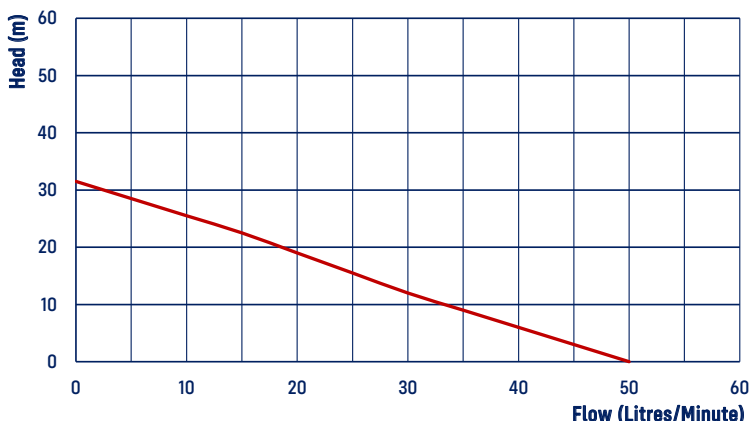

EXTERNAL RAIN MAINS SYSTEM

RM7000-4 - 20mm system with minimal pressure loss on Mains

RM7000-4 RainPro is the RM4000 RainPro "Easy Install" unit with 20mm RM1600-2 valve system with minimal pressure loss on the Mains supply, with saddle design pump cover. No cables, no float, no solenoid, no electronic controls. Kit comes complete with cover and flexible hose. The RM7000-4 stops mains supply while rain water is being pumped to help conserve water. This system is only suited to flooded suction and is best for supplying laundry and toilets, and small houses & cabins (1 bathroom). For suction lift and underground tanks, use submersible pump option RM5000-4. For whole house supply (with more than one bathroom) use the RM1500-2. Pump covers available in a variety of colours to match most standard tank colours.

*Check specifications required

PACKAGE COMPLETE WITH

- European Made Pressure pump PRJ55E - 52L/min, 31.5m head
- Mains Flow - 50L/Min
- Certified to AS/NZS4020 for use with potable water
- Pressure controller - auto restart
- RM1600-2 Valve
- Flexible hoses (20mm)
- Y-Strainer
- Saddle style pump cover
- Other pump sizes available