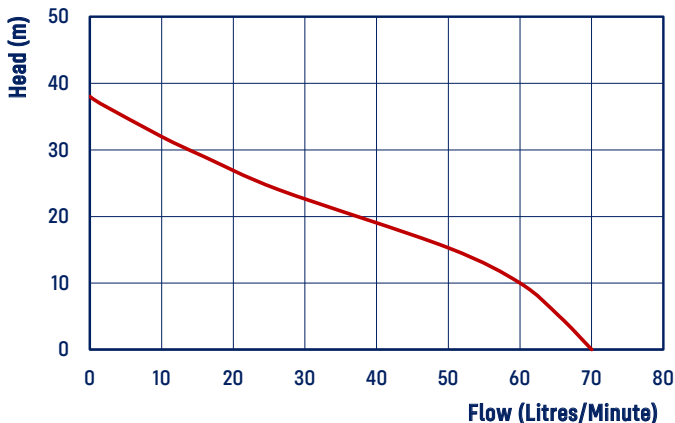

EXTERNAL RAIN MAINS SYSTEM

RM7000-4 - 20mm system with minimal pressure loss on Mains

RM7000-4 RainPro is the RM4000 RainPro "Easy Install" unit with 20mm RM1600-2 valve system with minimal pressure loss on the Mains supply, with saddle design pump cover. No cables, no float, no solenoid, no electronic controls. Kit comes complete with cover and flexible hose. The RM7000-4 stops mains supply while rain water is being pumped to help conserve water. This system is only suited to flooded suction and is best for supplying laundry and toilets, and small houses & cabins (1 bathroom). For suction lift and underground tanks, use submersible pump option RM5000-4. For whole house supply (with more than one bathroom) use the RM1500-2. Pump covers available in a variety of colours to match most standard tank colours.

APPLICATIONS

- Domestic toilet & laundry
- Small house / cabin / granny flat (1 bathroom)
- Small commercial / Industrial*
- Garden Irrigation*
- Toilet blocks (up to 6 fixtures)*
- Construction / mine site offices*

*Check specifications required

PACKAGE COMPLETE WITH

- Pressure pump PRJ65 - 70L/min, 40.5m head
- Mains Flow - 50L/Min
- Certified to AS/NZS4020 for use with potable water
- Pressure controller - auto restart
- RM1600-2 Valve
- Flexible hoses (20mm)
- Y-Strainer
- Saddle style pump cover
- Other pump sizes available

COLOUR	ORDER CODE
Heritage Red / Manor Red	29961
Heritage Green / Cottage Green	30035
Rivergum / Wilderness	29992
Mist Green / Pale Eucalypt	29985
Mountain Blue / Deep Ocean	30004
Metal Grey / Ironstone	29879
Wallaby	29916
Gully / Ravine	29923
Jasper / Autumn Brown	30028
Beige	30042
Merino / Paperbark	29954
Wheat	30011
Smooth Cream / Classic Cream	30172
Surf Mist / Off-White	29947
Evening Haze / Dusk	30189
Dune / Birch Grey	29930
Shale Grey / Gull Grey	29893
Bushland / Earthtone	30165
Windspray / Armour Grey	30196
Basalt	29909
Woodland / Slate Grey	29978
Charcoal / Monument	29886
Night Sky / Black	29855

PUMP COVER SIZE L X W X H (MM)
690 x 360 x 560

Codes for RM System that includes the PRJ65 Pressure Pump

Cover colours are available to suit most tank colours on the market